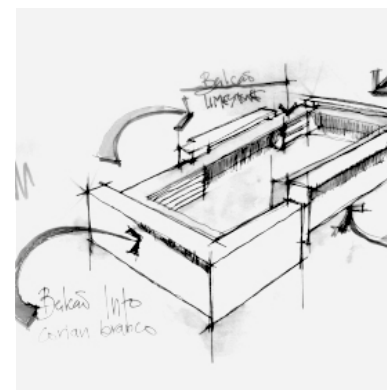

**1. 2017 | SALÃO DESIGN AWARD –
21th SALÃO DESIGN**

Honorable Mention
Construção Line

2. 2017 | 3rd ASBEA AWARDS – RJ

1st place – Interiors Architecture
SOHO Restaurant

2016 | ASBEA AWARDS 2016

Honorable Mention – Corporative
Architecture and Interior Category
SOHO Restaurant

**3. 2016 | 30th DESIGN AWARD MUSEU
DA CASA BRASILEIRA**

Honorable Mention
Furniture Category
Museum Bench

**4. 2016 | SALÃO DESIGN AWARD –
20th SALÃO DESIGN**

Honorable Mention
Floresta Line

5. 2014 | 1st ASBEA AWARD – RJ

1st place
Corporative Architecture Category
Novo Ambiente Store in Ipanema

6. 2014 | 52th IAB-RJ ANNUAL AWARDS

1st place
Theoretical Production Category
Book “Conversas Ilustradas –Sergio
Rodrigues”, authors Lia Siqueira and
Ivan Rezende

Special Award winner
Book “Conversas Ilustradas –Sergio
Rodrigues”, authors Lia Siqueira and
Ivan Rezende

1		2
3	4	
	5	6